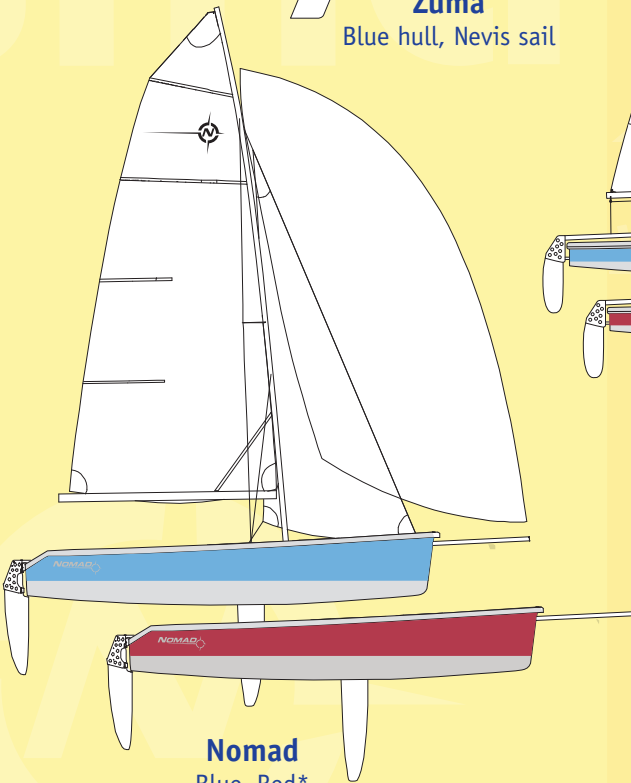

Laser Sail
(76 square feet)

Radial Sail
(62 square feet)

Laser 4.7 Sail
(50 square feet)

Colors above are for size comparison use only.

Laser 4.7

Radial

Laser

Actual cloth and hull colors may vary from colors depicted.
Only from your authorized Vanguard Dealer

VANGUARD®
www.teamvanguard.com

Sail & Deck Collection

2007

Optimist
Grey rails with White stripes

RS Feva
Grey hull

Pram
Green, Red or Blue stripe sail

Prussian

Zuma
Blue hull, Nevis sail

Pico, Blue
Sails available: Purple Mylar or Red, White and Blue Dacron

Vanguard 15
Blue, Red*

Nomad
Blue, Red*

Vector
Blue hull*

*Availability may vary.

Actual cloth and hull colors may vary from colors depicted.
Only from your authorized Vanguard Dealer