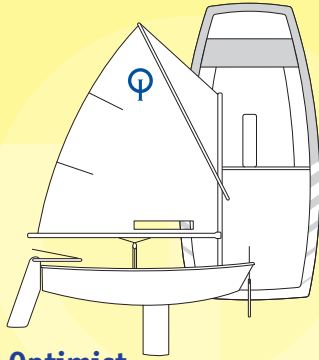

Sail & Deck Collection

2007

Optimist
Grey rails with White stripes