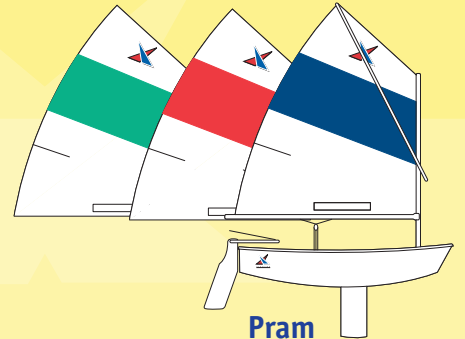

Laser Sail
(76 square feet)

Radial Sail
(62 square feet)

Laser 4.7 Sail
(50 square feet)

Colors above are for size comparison use only.

Laser 4.7

Radial

Laser

Actual cloth and hull colors may vary from colors depicted.
Only from your authorized Vanguard Dealer

VANGUARD®
www.teamvanguard.com

Sail & Deck Collection

2007

Optimist
Grey rails with White stripes

RS Feva
Grey hull

Pram
Green, Red or Blue stripe sail

Prussian

Zuma
Blue hull, Nevis sail

Pico, Blue
Sails available: Purple Mylar or Red, White and Blue Dacron

Vanguard 15
Blue, Red*

Nomad
Blue, Red*

Vector
Blue hull*

*Availability may vary.

Actual cloth and hull colors may vary from colors depicted.
Only from your authorized Vanguard Dealer