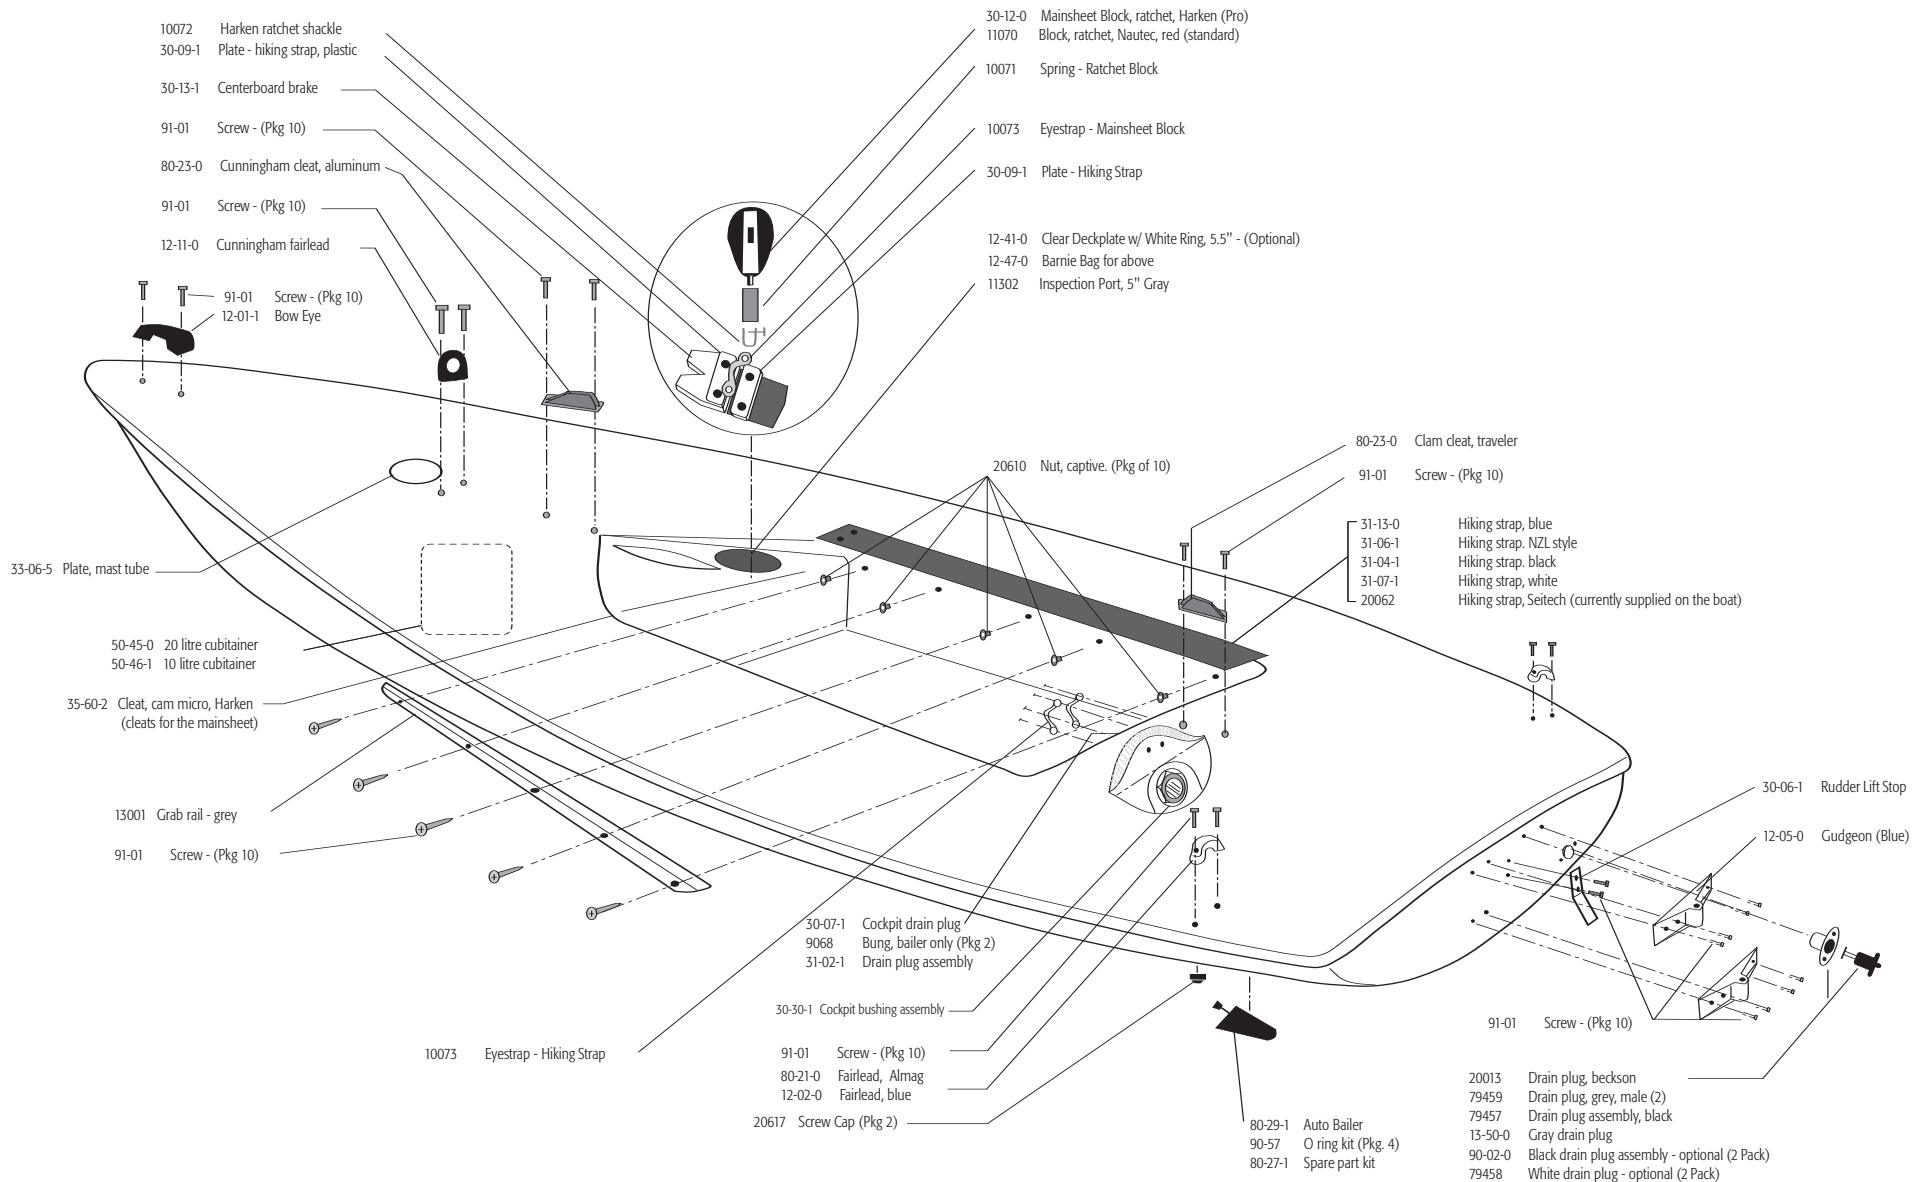

Hull & Deck Fittings (Standard)