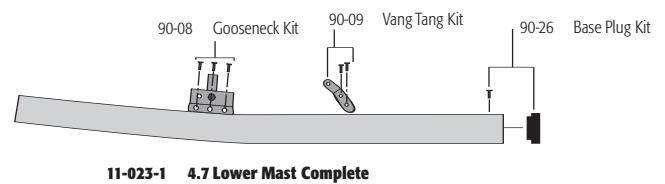

Spars & Accessories