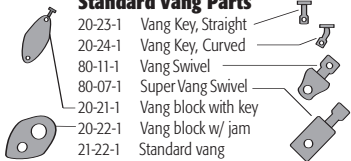

Standard Vang Parts

- 20-23-1 Vang Key, Straight
- 20-24-1 Vang Key, Curved
- 80-11-1 Vang Swivel
- 80-07-1 Super Vang Swivel
- 20-21-1 Vang block with key
- 20-22-1 Vang block w/ jam
- 21-22-1 Standard vang