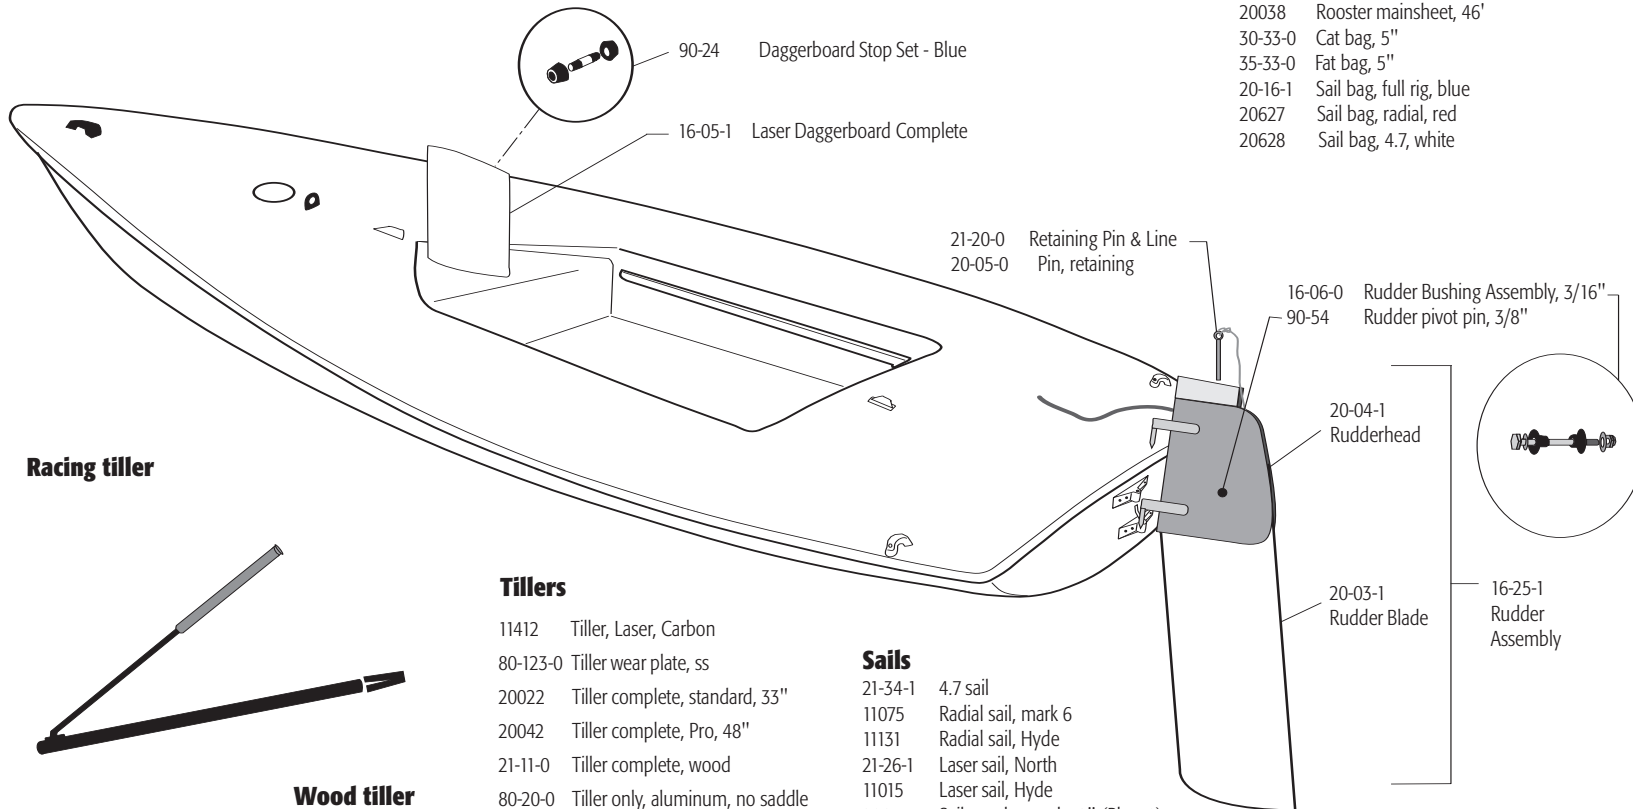

Part #	Description	Retail	Unit
41-12-4	SPAR SET, LASER, RADIAL, BOXED	\$ 579.60	EA
41-13-4	MAST, LASER, RADIAL, LOWER W/ SAIL AND BATTENS	\$ 694.93	EA
41-17-4	MAST, LASER, RADIAL, LOWER	\$ 199.07	EA
79473	BASE PLUG KIT, LOWER MAST, RADIAL/ZUMA	\$ 15.14	EA
80-07-1	VANG SWIVEL, LASER SUPER	\$ 56.82	EA
80-11-1	VANG SWIVEL, LASER	\$ 13.10	EA
80-23-0	CLEAT, CLAM, ALUMINUM	\$ 13.66	EA
90-08	GOOSENECK KIT	\$ 44.06	EA
90-09	VANG TANG KIT	\$ 22.28	EA
90-11	EYESTRAP KIT, LACING	\$ 7.10	EA
90-12	BLOCK KIT, BULLET, BLACK	\$ 17.00	EA
90-13	BLOCK KIT, BECKET, BLACK	\$ 15.97	EA
90-15	VANG STRAP KIT	\$ 12.77	EA
90-23	END PLUG KIT, BLUE	\$ 8.33	EA
90-25	CONNECTOR SLEEVE KIT, BLUE	\$ 8.15	EA
90-26	BASE PLUG KIT, BLUE	\$ 7.25	EA
90-27	GOOSENECK PLUG KIT, BLUE	\$ 8.98	EA
90-28	BLOCK KIT, BULLET, BLUE	\$ 17.41	EA
90-29	BECKET BLOCK KIT - BLUE	\$ 19.11	EA
90-30	CONNECTOR PLUG KIT, BLUE	\$ 8.10	EA
90-31	MAST, LASER, UPPER, QUICK PACK (3 MASTS PER BOX)	\$ 442.95	EA
90-32	MAST, LASER, LOWER, QUICK PK (3 MASTS PER BOX)	\$ 759.40	EA
90-33	MAST, LASER, RADIAL LOWER, QUICK PK (3 MASTS PER)	\$ 576.14	EA
90-51	RIVET, PKG 10, STAINLESS STEEL	\$ 5.08	EA
90-53	RIVET, PKG 10, ALUMINUM	\$ 3.73	EA

Prices effective 1/1/2006

Vanguard Sailboats
 300 Highpoint Ave, Portsmouth, RI. 02871
 401-683-0960 401-683-0990 fax
www.teamvanguard.com

VANGUARD®

Storm Covers

- 55001 Hull cover
- 55000 Deck cover
- 80-44-0 Foil bag

Accessories

- 33-06-5 Mast tube wear plate
- 80517 Kingfisher wind indicator
- 80520 Kingfisher wind indicator (K100)
- 35-60-2 Cam cleats, mini (mainsheet)
- 20038 Rooster mainsheet, 46'
- 30-33-0 Cat bag, 5"
- 35-33-0 Fat bag, 5"
- 20-16-1 Sail bag, full rig, blue
- 20627 Sail bag, radial, red
- 20628 Sail bag, 4.7, white