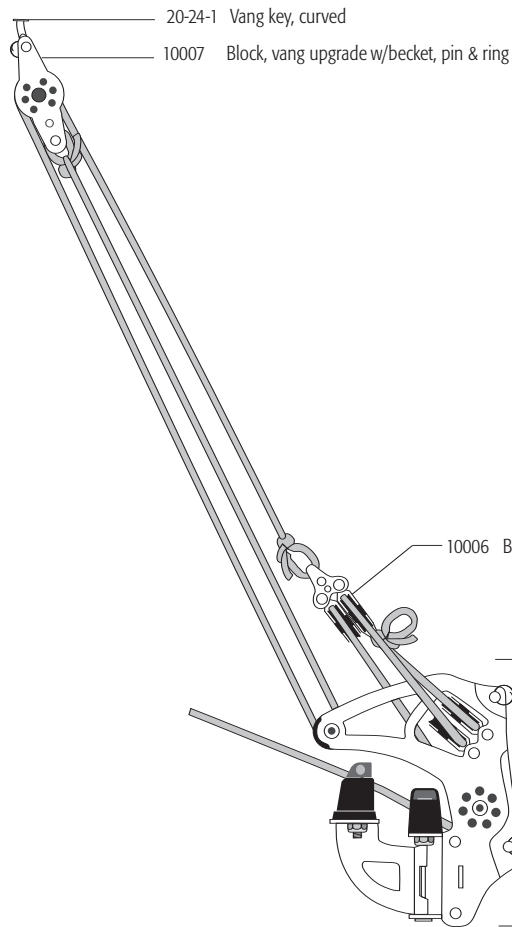

20015 Vang system, Harken

20016 Vang system, Holt Allen