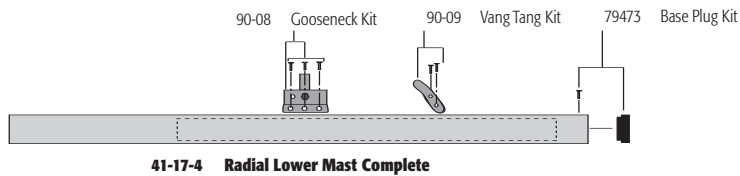

Spars & Accessories