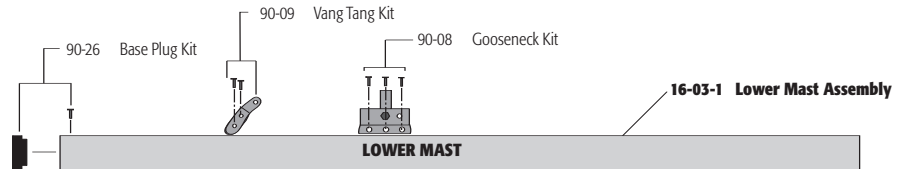

Spars & Accessories