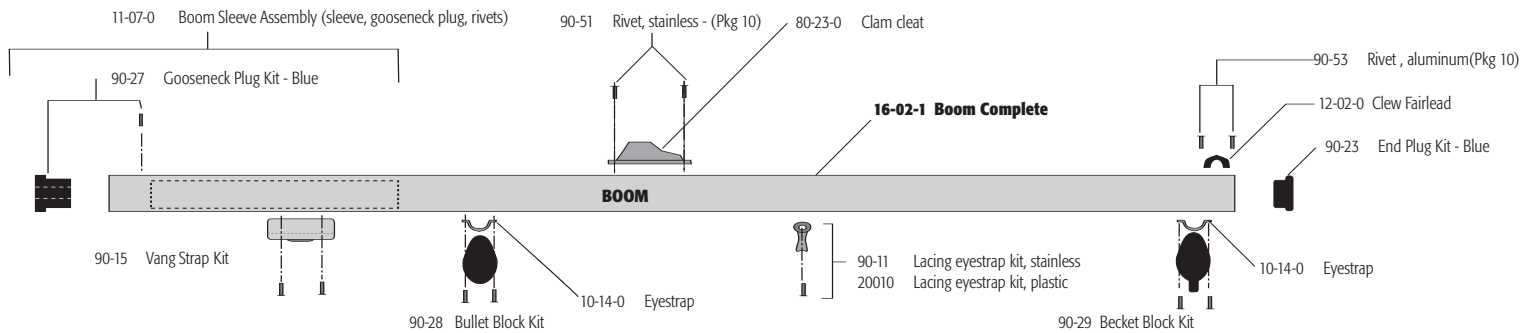

12-31-0 Block, traveler, large, blue
12-32-0 Block, traveler, small, blue

Spars & Accessories