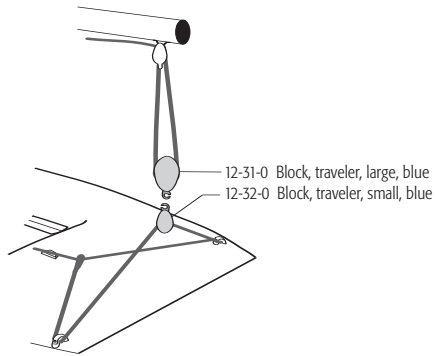

12-31-0 Block, traveler, large, blue
12-32-0 Block, traveler, small, blue

Spar and Sail Sets

- 16-08-1 Laser spar set, boxed
- 90-32 Laser lower quick pack (3)
- 90-31 Laser upper quick pack (3)
- 9067 Laser boom, quick pack (3)
- 41-12-4 Laser Radial SparSet, boxed
- 90-33 Radial lower quick pack (3)
- 41-13-4 Radial lower, sail, battens
- 11-23-1 Laser 4.7 SparSet, boxed
- 41-02-3 4.7 lower, sail, battens