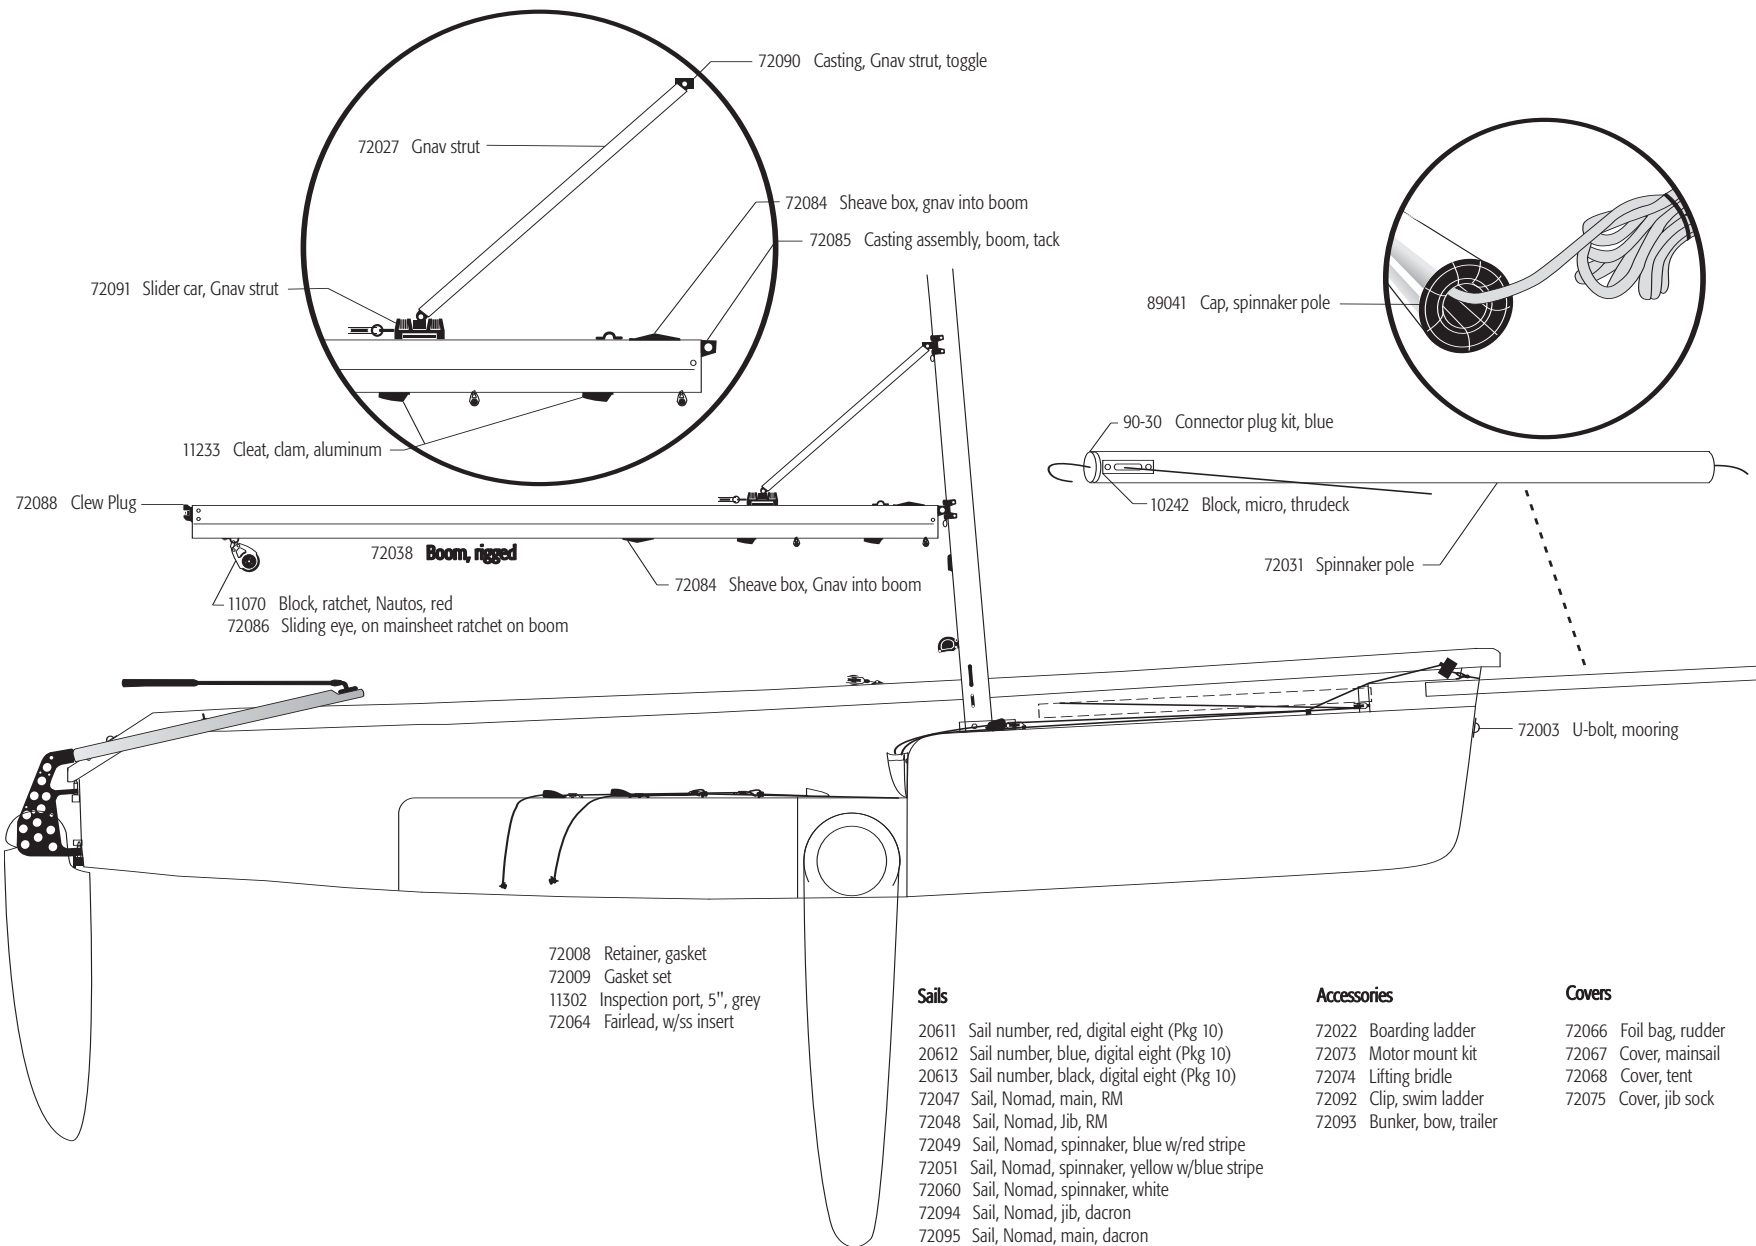

Nomad Accessories