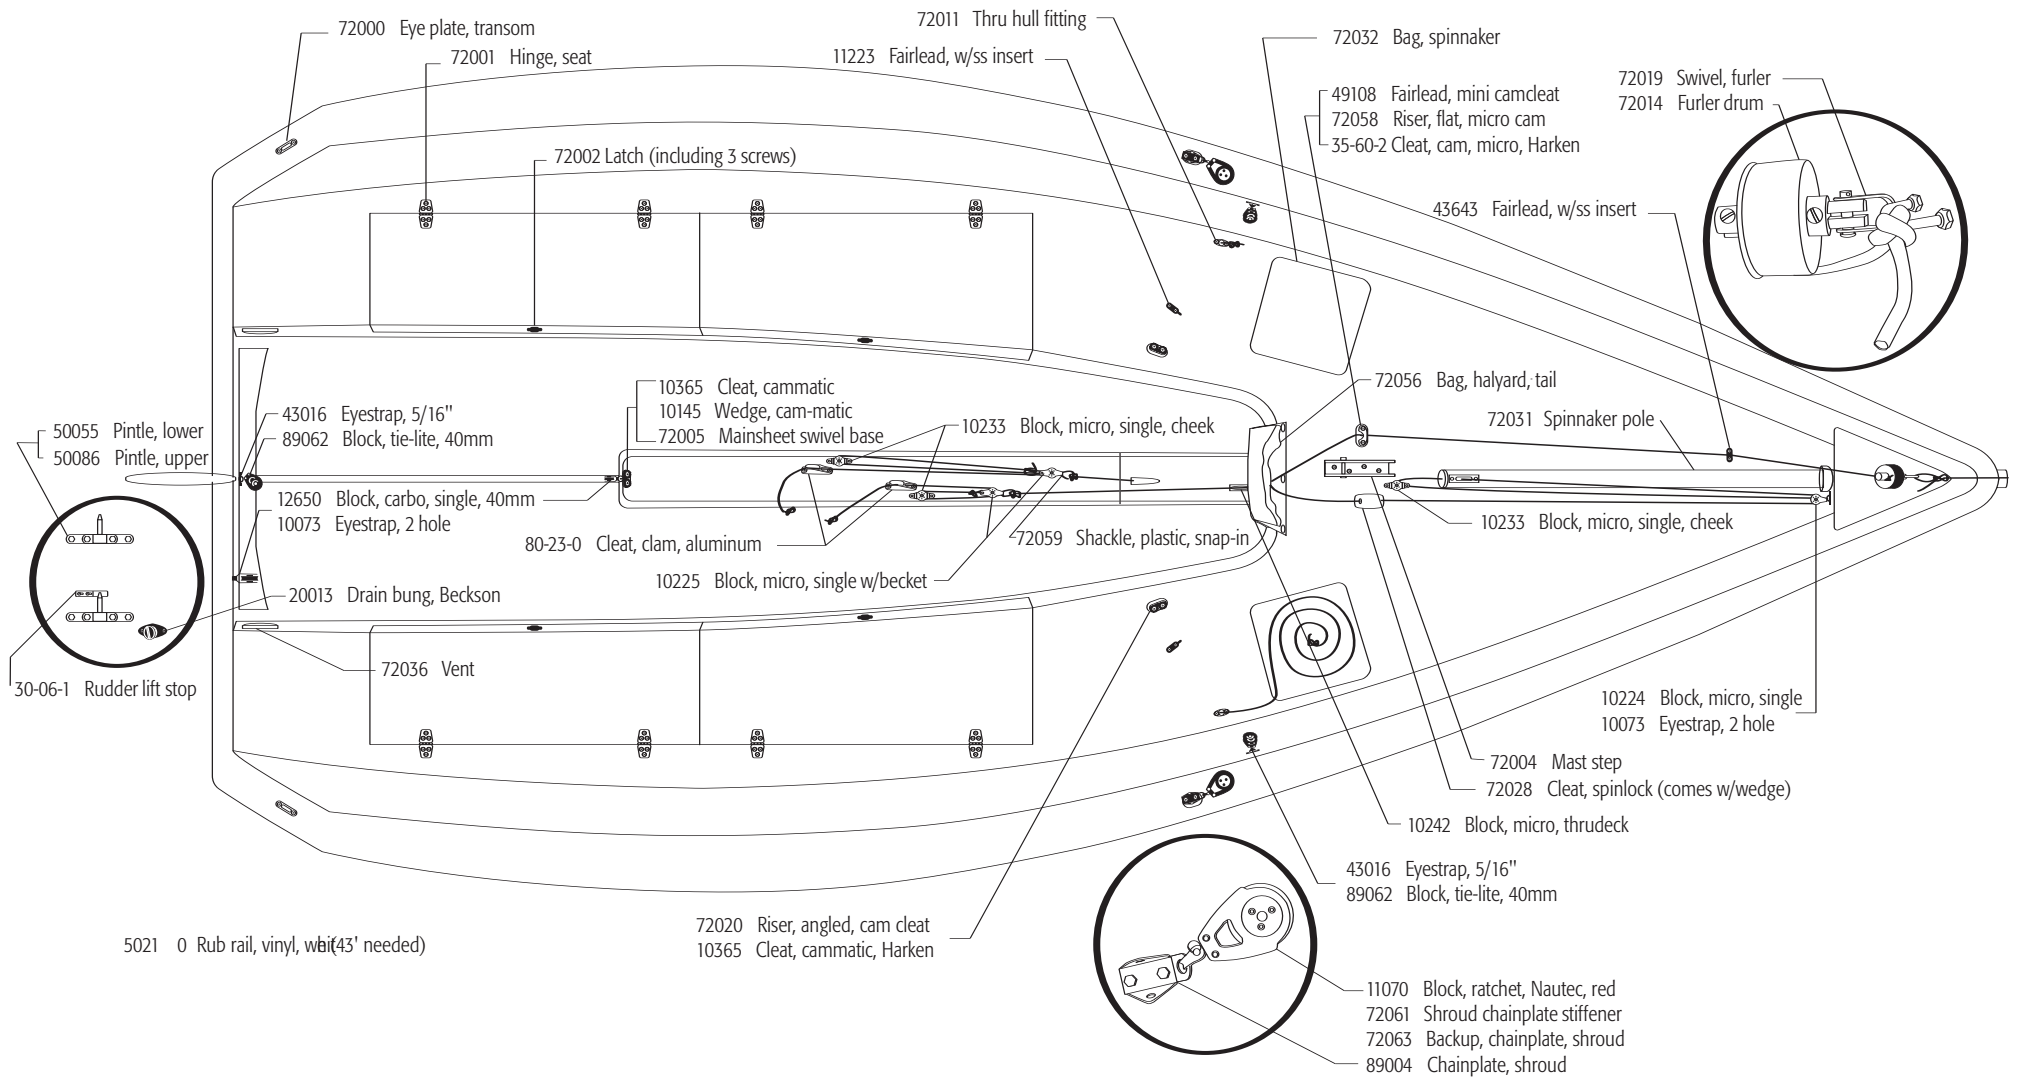

Nomad Hull & Deck