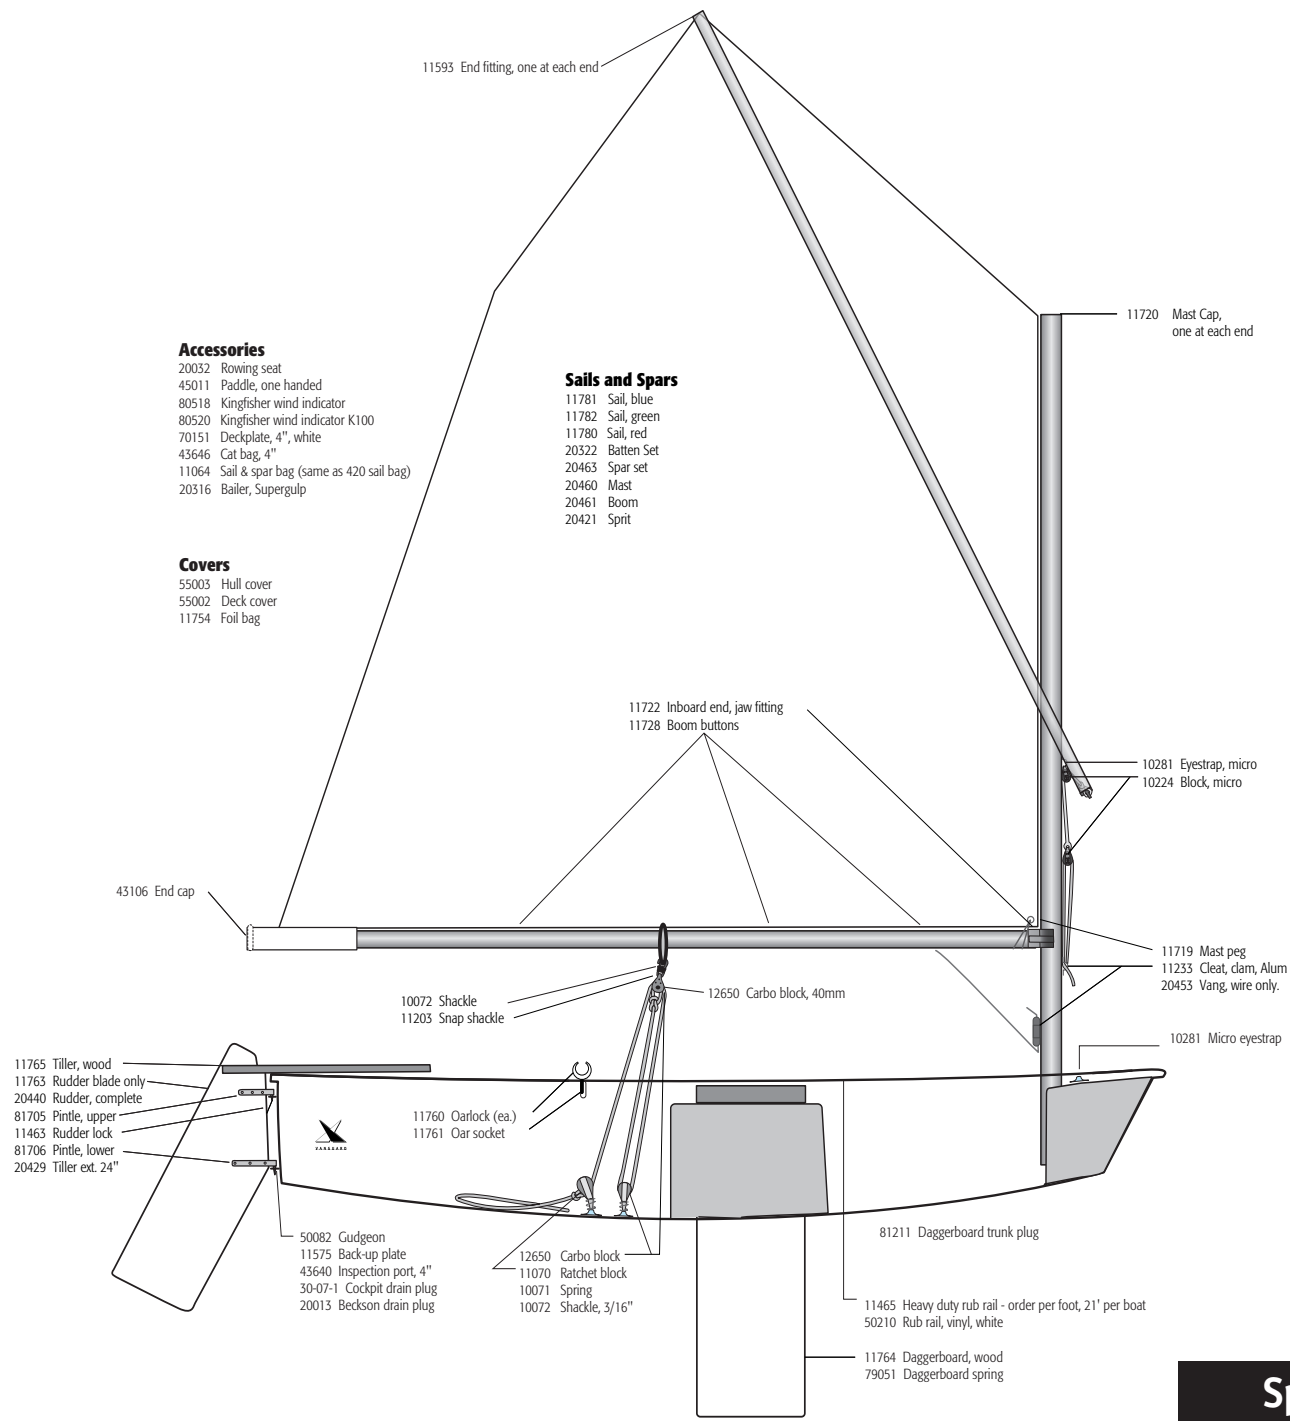

Vanguard Pram

Parts Locator

VANGUARD®

Vanguard Sailboats
300 Highpoint Avenue
Portsmouth, RI 02871
www.teamvanguard.com

**For the dealer
nearest you, call**
800.966.SAIL

VANGUARD®
PRAM

Accessories

- 20032 Rowing seat
- 45011 Paddle, one handed
- 80518 Kingfisher wind indicator
- 80520 Kingfisher wind indicator K100
- 70151 Deckplate, 4", white
- 43646 Cat bag, 4"
- 11064 Sail & spar bag (same as 420 sail bag)
- 20316 Bailer, Supergulp

Covers

- 55003 Hull cover
- 55002 Deck cover
- 11754 Foil bag

Sails and Spars

- 11781 Sail, blue
- 11782 Sail, green
- 11780 Sail, red
- 20322 Batten Set
- 20463 Spar set
- 20460 Mast
- 20461 Boom
- 20421 Sprit

Spars, Blades, Hull & Deck

Pram Hull, Deck, Spars & Blades

Hull & Deck

Part #	Description	Retail		Unit
10071	SPRING, STANDUP, LARGE	\$ 1.47		EA
10072	SHACKLE, 3/16, W/PIN & RING	\$ 2.99		EA
11070	BLOCK, RATCHET, NAUTEC, RED	\$ 47.59		EA
11203	SNAP SHACKLE, FIXED, 57MM OAL, 316 STAINLESS	\$ 6.76		EA
11465	RUB RAIL, VINYL, HD, WHITE, PRAM, 21' PER BOAT	\$ 3.90		FT
11575	BACKUP, GUDGEON, PRAM/OPTI	\$ 2.27		EA
11760	OARLOCK, PRAM, NYLON	\$ 5.55		EA
11761	OAR SOCKET, PRAM, NYLON	\$ 2.71		EA
12650	BLOCK, CARBO, SINGLE, 40MM	\$ 24.38		EA
20013	DRAIN BUNG, BECKSON	\$ 4.65		EA
30-07-1	PLUG, DRAIN COCKPIT	\$ 1.60		EA
43640	DECKPLATE, 4"	\$ 20.87		EA
50082	GUDGEON, OPTIMIST	\$ 9.15		EA
50210	RUB RAIL, VINYL, WHITE	\$ 4.38		FT
81211	PLUG, DAGGERBOARD TRUNK, OPTI	\$ 5.78		EA
81705	PINTLE PIN, PRAM, UPPER	\$ 11.75		EA
81706	PINTLE PIN, PRAM, LOWER	\$ 13.50		EA