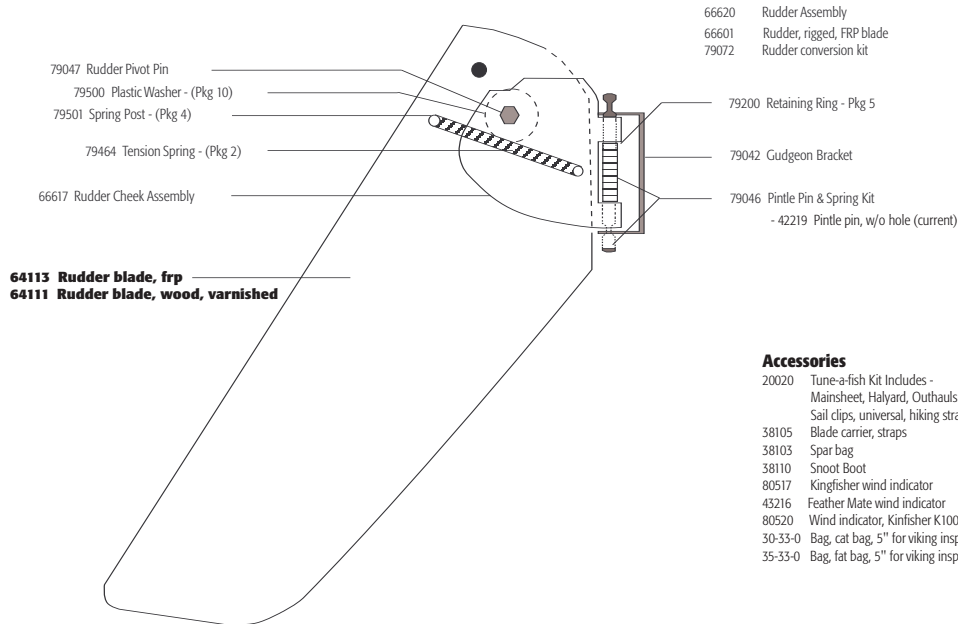

43004 Tiller, sunfish pro, rigged w/36" extension