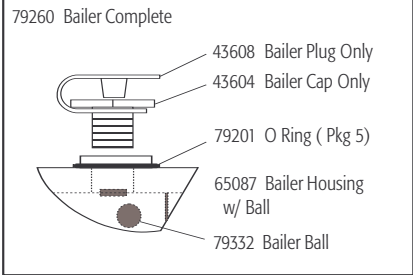

Hull & Deck Fittings