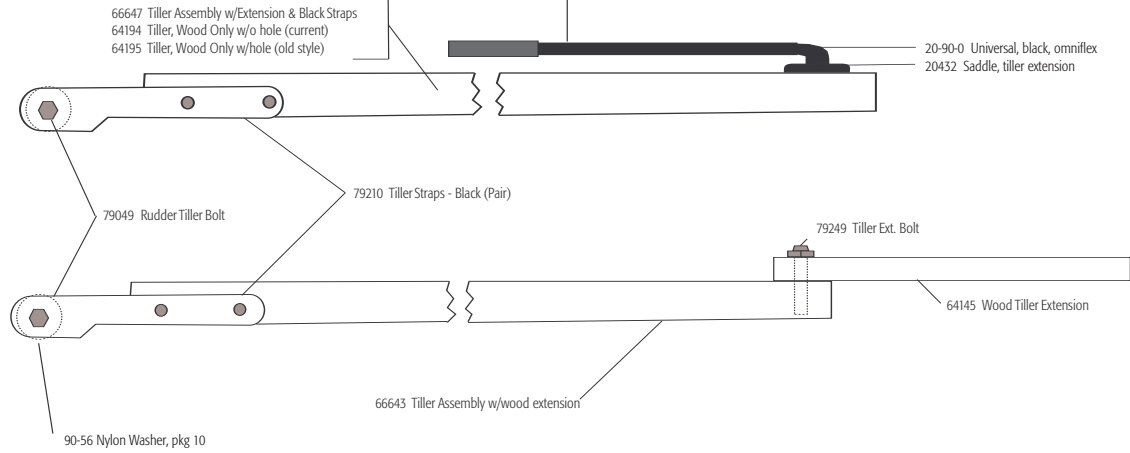

- 66677 Daggerboard, complete
- 90-24 Daggerboard stop set
- 66618 Wood daggerboard (not shown)
- 79051 Wood daggerboard spring

**Storm Covers**

- 55004 Deck Cover, Mast Up
- 55005 Deck Cover, Mast Down
- 55006 Hull Cover
- 38109 Foil bag