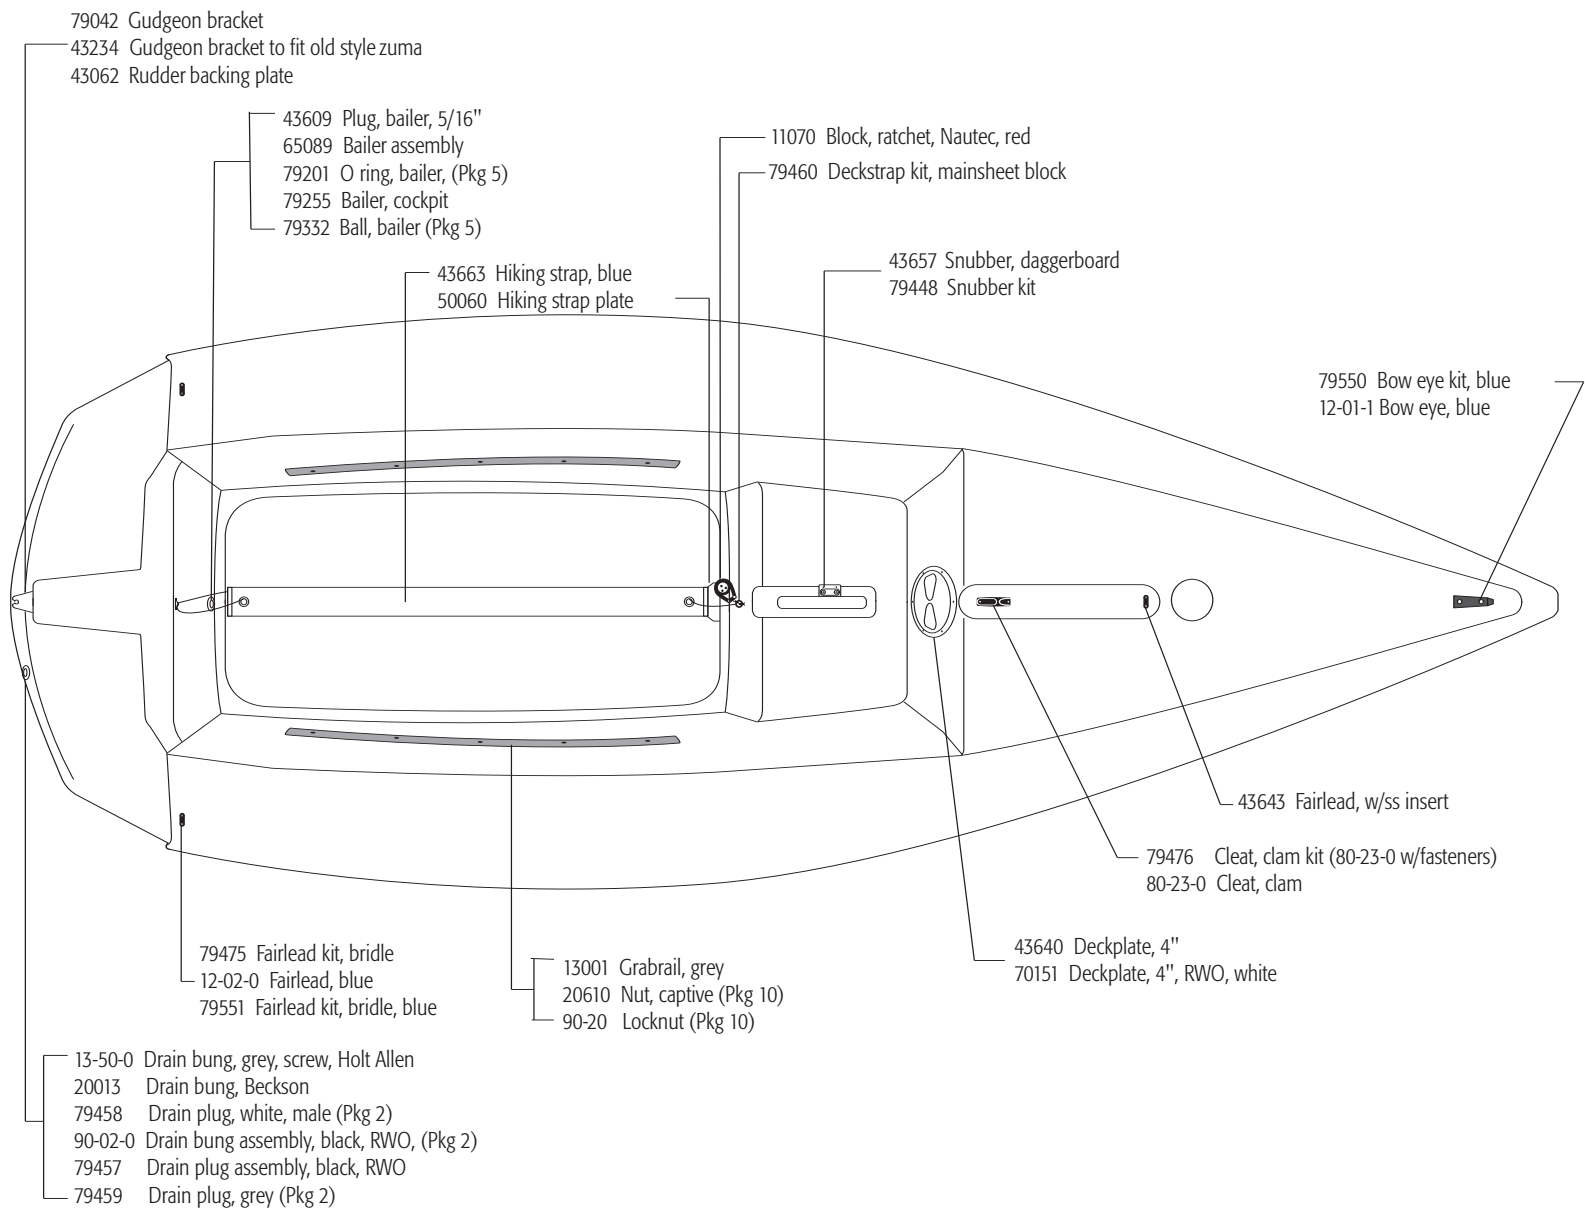

Hull & Deck Fittings

ZUMA