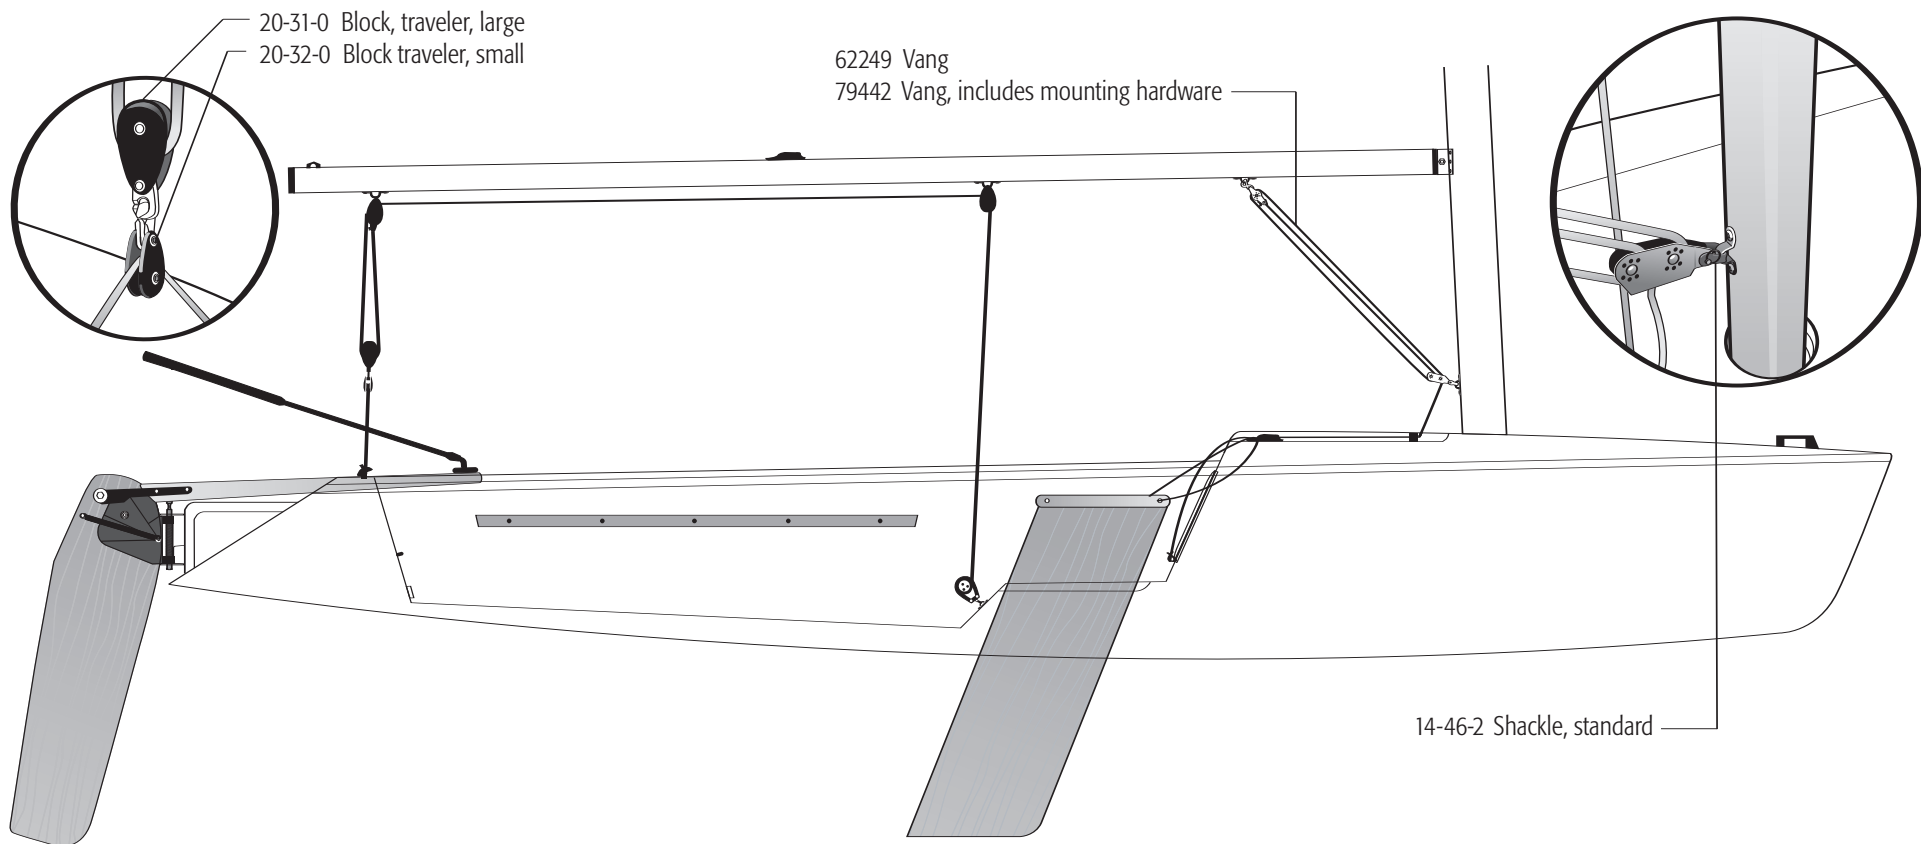

Accessories

- 38152 Cover, deck
- 80520 Wind indicator, Kingfisher K100
- 43216 Wind indicator, Feather mate
- 43646 Bag, cat bag, 4", for RWO deckplate
- 80517 Wind indicator, Laser/Opti MK 2 Kingfisher

Sails

- 25012 Sail, Prussian
- 33002 Sail, Festival
- 33008 Sail, Nevis
- 20-11-1 Batten set

Hull & Deck Fittings

ZUMA