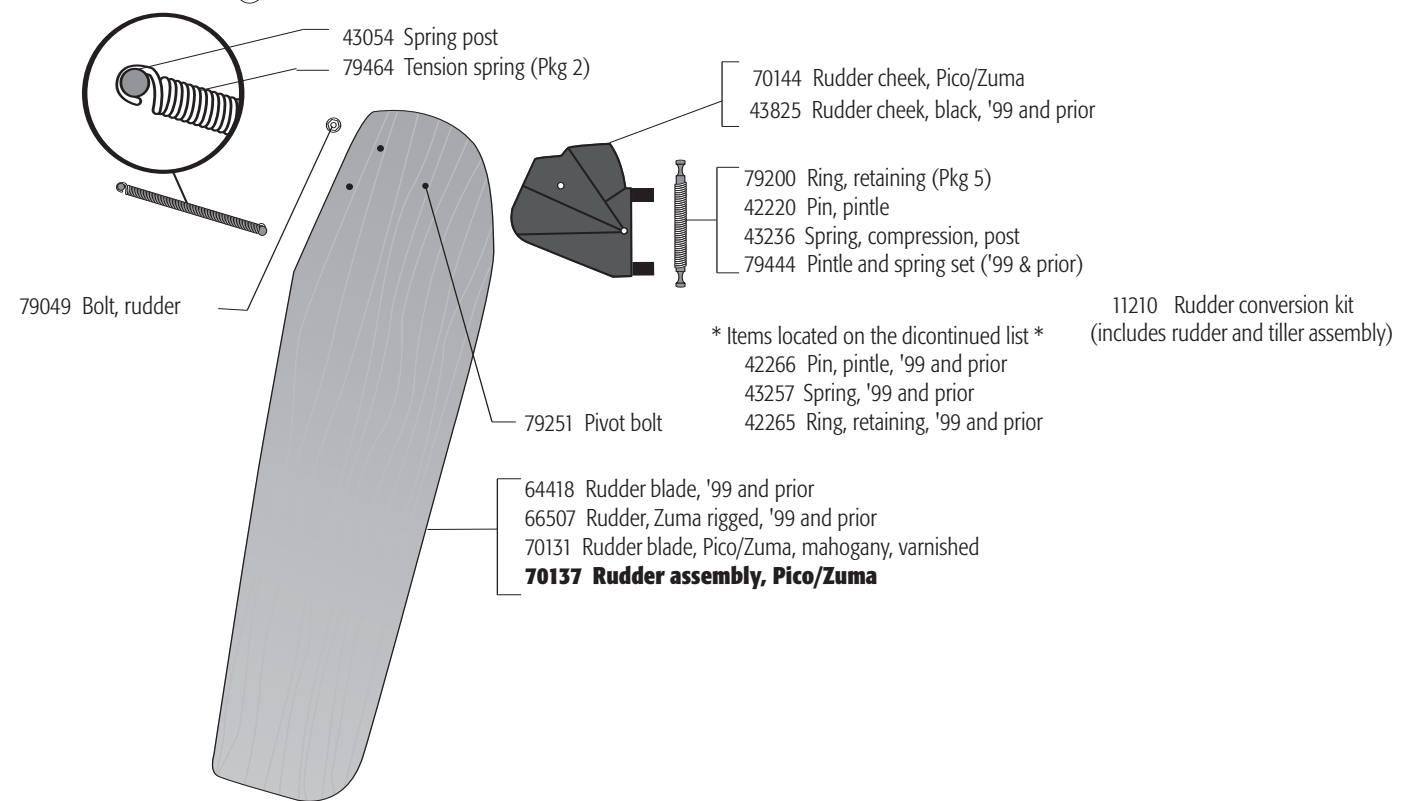

66636 Daggerboard

Rudder & Tiller Hardware

ZUMA