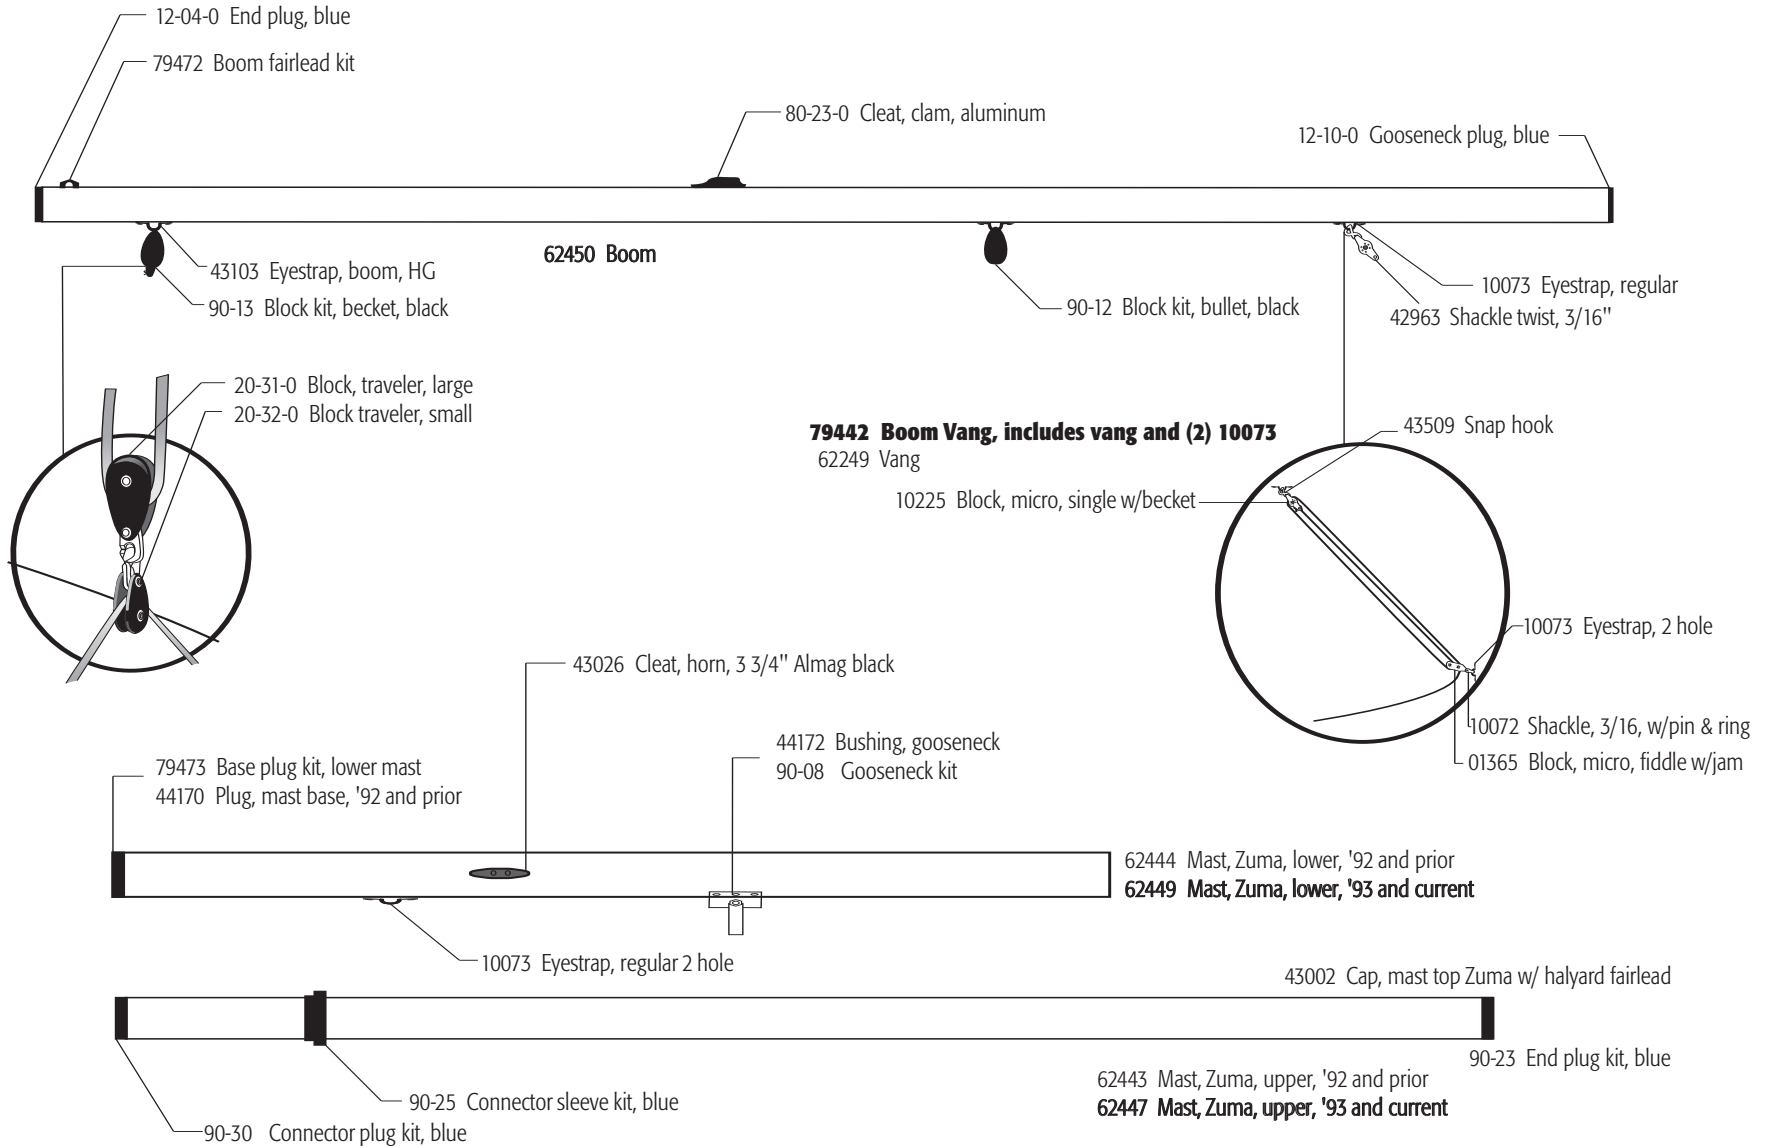

62451 Spar set