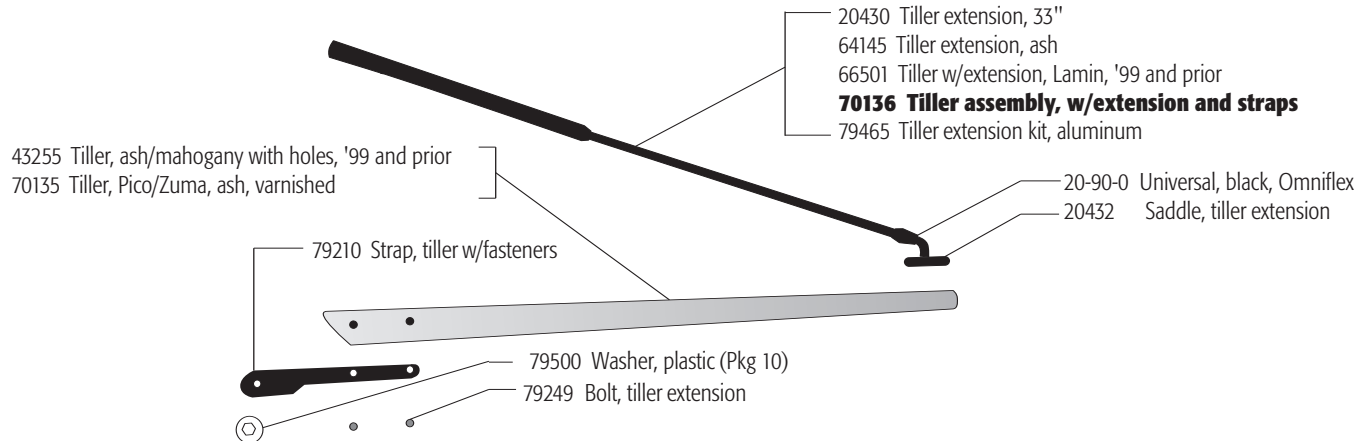

66636 Daggerboard

Rudder & Tiller Hardware

ZUMA