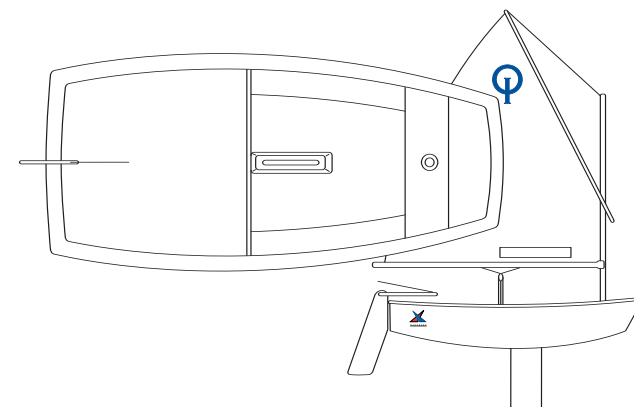

Optimist

Parts Locator

VANGUARD®

Vanguard Sailboats
300 Highpoint Avenue
Portsmouth, RI 02871
www.teamvanguard.com

**For the dealer
nearest you, call**
800.966.SAIL