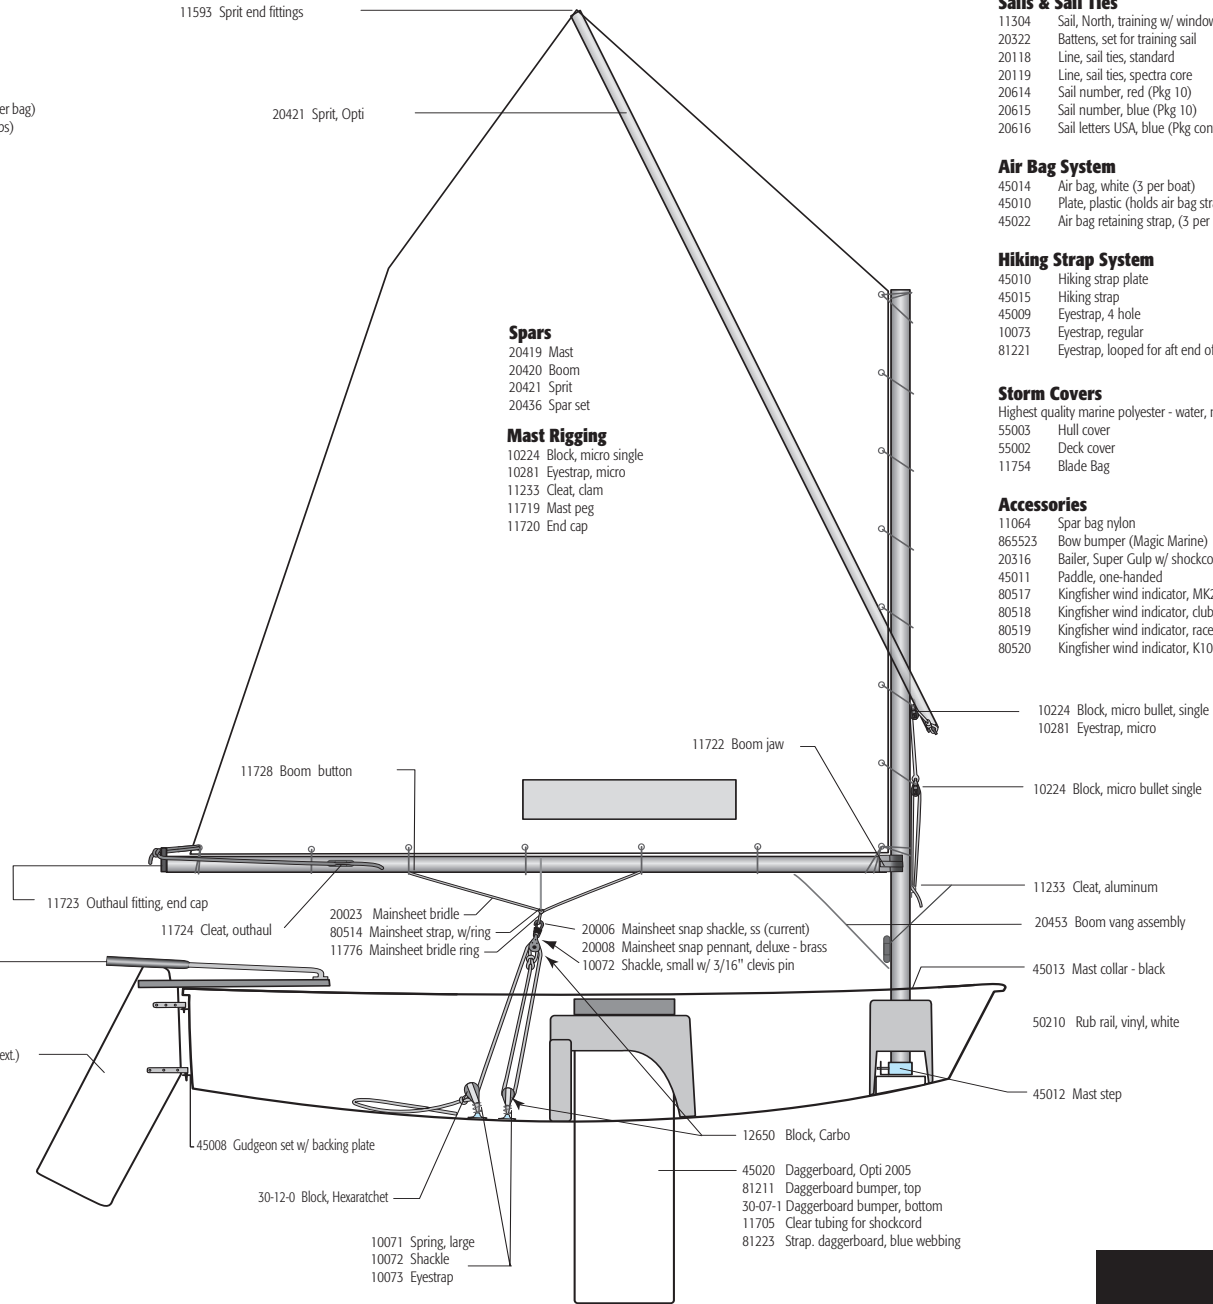

Rudder Systems

- 45019 Rudder, Opti, 2005
- 45021 Blade set, Opti, 2005 (includes tiller & ext.)
- 45007 Pintle set w/ retaining clip

11593 Sprit end fittings

20421 Sprit, Opti

Spars

- 20419 Mast
- 20420 Boom
- 20421 Sprit
- 20436 Spar set

Air Bag System

- 45014 Air bag, white (3 per boat)
- 45010 Plate, plastic (holds air bag straps)
- 45022 Air bag retaining strap, (3 per bag) current

Hiking Strap System

- 45010 Hiking strap plate
- 45015 Hiking strap
- 45009 Eyestrapp, 4 hole
- 10073 Eyestrapp, regular
- 81221 Eyestrapp, looped for aft end of hiking strap

Hull & Deck

VANGUARD®

Opti Hull and Deck

Hull & Deck

Part #	Description	Retail		Unit
10071	SPRING, STANDUP, LARGE	\$ 1.47		EA
10072	SHACKLE, 3/16, W/PIN & RING	\$ 2.99		EA
10073	EYESTRAP, REGULAR, 2-HOLE	\$ 2.16		EA
10224	BLOCK, MICRO, SINGLE	\$ 8.66		EA
10281	EYESTRAP, MICRO	\$ 1.20		EA
11070	BLOCK, RATCHET, NAUTEC, RED	\$ 47.59		EA
11203	SNAP SHACKLE, FIXED, 57MM OAL, 316 STAINLESS	\$ 6.76		EA
11326	MAST STEP, OPTI, STNLESS STEEL	\$ 55.76		EA
11575	BACKUP, GUDGEON, PRAM/OPTI	\$ 2.27		EA
12650	BLOCK, CARBO, SINGLE, 40MM	\$ 24.38		EA
30-07-1	PLUG, DRAIN COCKPIT / DAGGERBOARD BUMPER	\$ 1.60		EA
30-09-1	PLATE, HIKING STRAP PLASTIC	\$ 3.61		EA
30-12-0	BLOCK, RATCHET, HARKEN 2.25"	\$ 55.05		EA
43062	PLATE, BACKING, RUDDER, SUNFISH, 2.5" X 5" X 3/16"	\$ 6.90		EA
43327	BLOCK, HEXARATCHET, W/SHACKLE	\$ 57.42		EA
45007	PINTLE SET, OPTI, W/RETAINING CLIP	\$ 26.06		EA
45008	GUDGEON SET, OPTI, W/BACKING PLATE	\$ 20.65		EA
45009	EYESTRAP, FOUR HOLE, OPTI	\$ 9.25		EA
45010	PLATE, AIRBAG STRAP OR HIKING STRAP, OPTI	\$ 2.38		EA
45012	MAST STEP, OPTI	\$ 52.99		EA
45013	COLLAR, MAST, OPTI	\$ 9.37		EA
45014	AIRBAG, OPTI, WHITE	\$ 23.50		EA
45015	HIKING STRAP, OPTI	\$ 28.09		EA
45022	STRAP, AIR BAG, OPTI, BLACK, NEED 3/BAG (CURRENT)	\$ 3.00		EA
50082	GUDGEON, OPTIMIST	\$ 9.15		EA
50210	RUB RAIL, VINYL, WHITE	\$ 4.38		FT
81200	COLLAR, MAST, OPTIPARTS-WHITE	\$ 10.25		EA
81205	AIRBAG, OPTIMIST, RED W/BLUE LOGO	\$ 32.00		EA